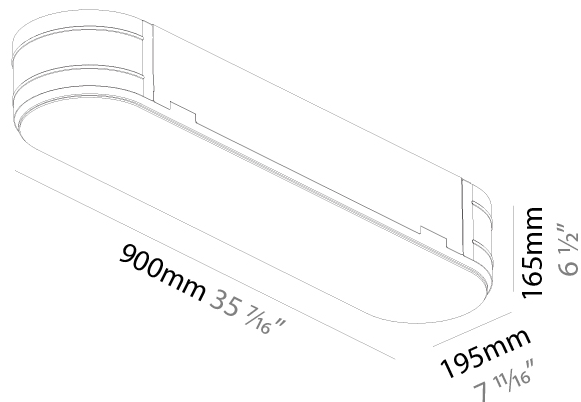

GENERAL

Series: Smoothy
Subseries: Smoothline
Brand: Prolicht
Division: Architectural
Mounting Type: Trimless
Mounting Location: Ceiling
Subcategory: Ambient

PHYSICAL

Shape: Oval
Length (mm): 900
Length (in): 35 7/16
Width (mm): 195
Width (in): 7 13/16
Depth (mm): 165
Depth (in): 6 1/2
Ceiling Thickness (mm): 10 / 12.5 / 15 / 25 / 30
Ceiling Thickness (in): 3/8 or 1/2 or 9/16 or 1 or 1 3/16
Min. Recessing Depth (mm): 180
Min. Recessing Depth (in): 7 1/16
Light Distribution: Direct
Weight (kg): 5.756
Weight (lbs): 12.66
Diffuser: PMMA - Opal
Fixture Material: Extruded Aluminum / Steel
Cut-out Measurements: 935mm / 36 15/16" x 230mm / 9 1/16"
Upon Request: Unique Sizes Unique Ceiling Thickness Unique Mounting Depth Spot Inserts

ELECTRICAL

Lamp Type: LED (Zhaga Standard)
Input Wattage (W): 31.5
Total Output Wattage (W): 27
Dimming: Tri-Mode (Non-Dimming and Phase Dimming (120Vac only) and 0-10V Dimming)
Driver Included: Yes
Driver Location: Integrated
Driver Type: Constant Current - Universal
Driver Class: Class 2
Input Voltage (V): 120 - 277
Constant Current (mA): 500

LED

Color Temperature (*K): 3000 / 3500 / 4000
Max. Delivered Lumen (lm): 2340 / 2518 / 2570
CRI: >80 CRI
Lamp Life (hrs): 50000
Upon Request: RGB-W Tunable White Special Color Temperature CRI90

OPTICAL

RATINGS AND CERTIFICATIONS

Certified By: Certified for North American Standards
IP rating: IP20

935mm x 230mm
36 13/16" x 9 1/16"

10 | 12 1/2 | 15 | 25 | 30mm
3/8" | 1/2" | 9/16" | 1" | 3/16"