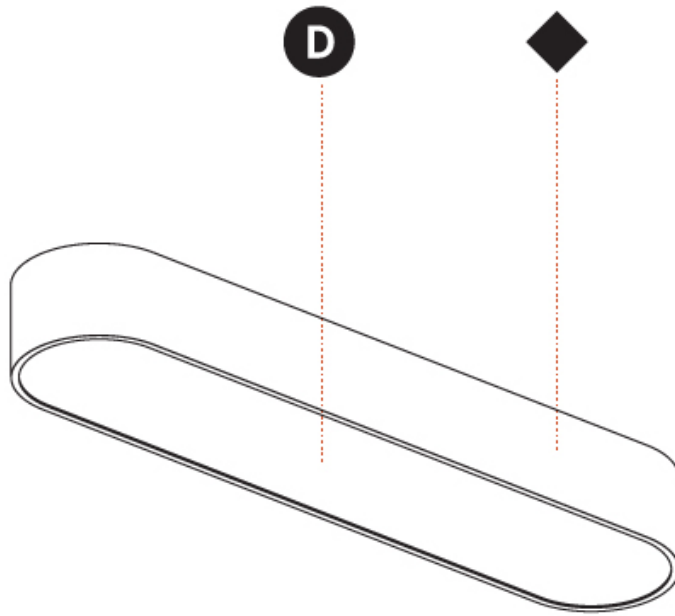

#### PHYSICAL

Shape: Oval  
 Length (mm): 930  
 Length (in): 36 5/8  
 Width (mm): 200  
 Width (in): 7 7/8  
 Height (mm): 120  
 Height (in): 4 3/4  
 Max. Overall Height (mm): 2120  
 Max. Overall Height (in): 82 1/2  
 Light Distribution: Direct  
 Weight (kg): 6.973  
 Weight (lbs): 15.34  
 Diffuser: PMMA - Opal or Micro-Prism  
 Fixture Finish: SSR / BKV / CWI / CRY / HAB / UFT / ITA / RUA / FTG / MYG / LOD / PUS / FRO / FUP / KIA / POP / BLS / SPG / MEY / GOH / GUM / CHC / COM / ABZ / JAG / OBR / MOS / ROR  
 Fixture Material: Extruded Aluminum / Steel  
 Cable Details: 2000mm / 78 3/4"

#### PHYSICAL

Shape: Oval
Length (mm): 930
Length (in): 36 5/8
Width (mm): 200
Width (in): 7 7/8
Height (mm): 120
Height (in): 4 3/4
Light Distribution: Direct
Weight (kg): 5.108
Weight (lbs): 11.24
Diffuser: PMMA - Opal or Micro-Prism
Fixture Finish: SSR / BKV / CWI / CRY / HAB / UFT / ITA / RUA / FTG / MYG / LOD / PUS / FRO / FUP / KIA / POP / BLS / SPG / MEY / GOH / GUM / CHC / COM / ABZ / JAG / OBR / MOS / ROR
Fixture Material: Extruded Aluminum / Steel

#### OPTICAL

## SMOOTHLINE TRIMLESS